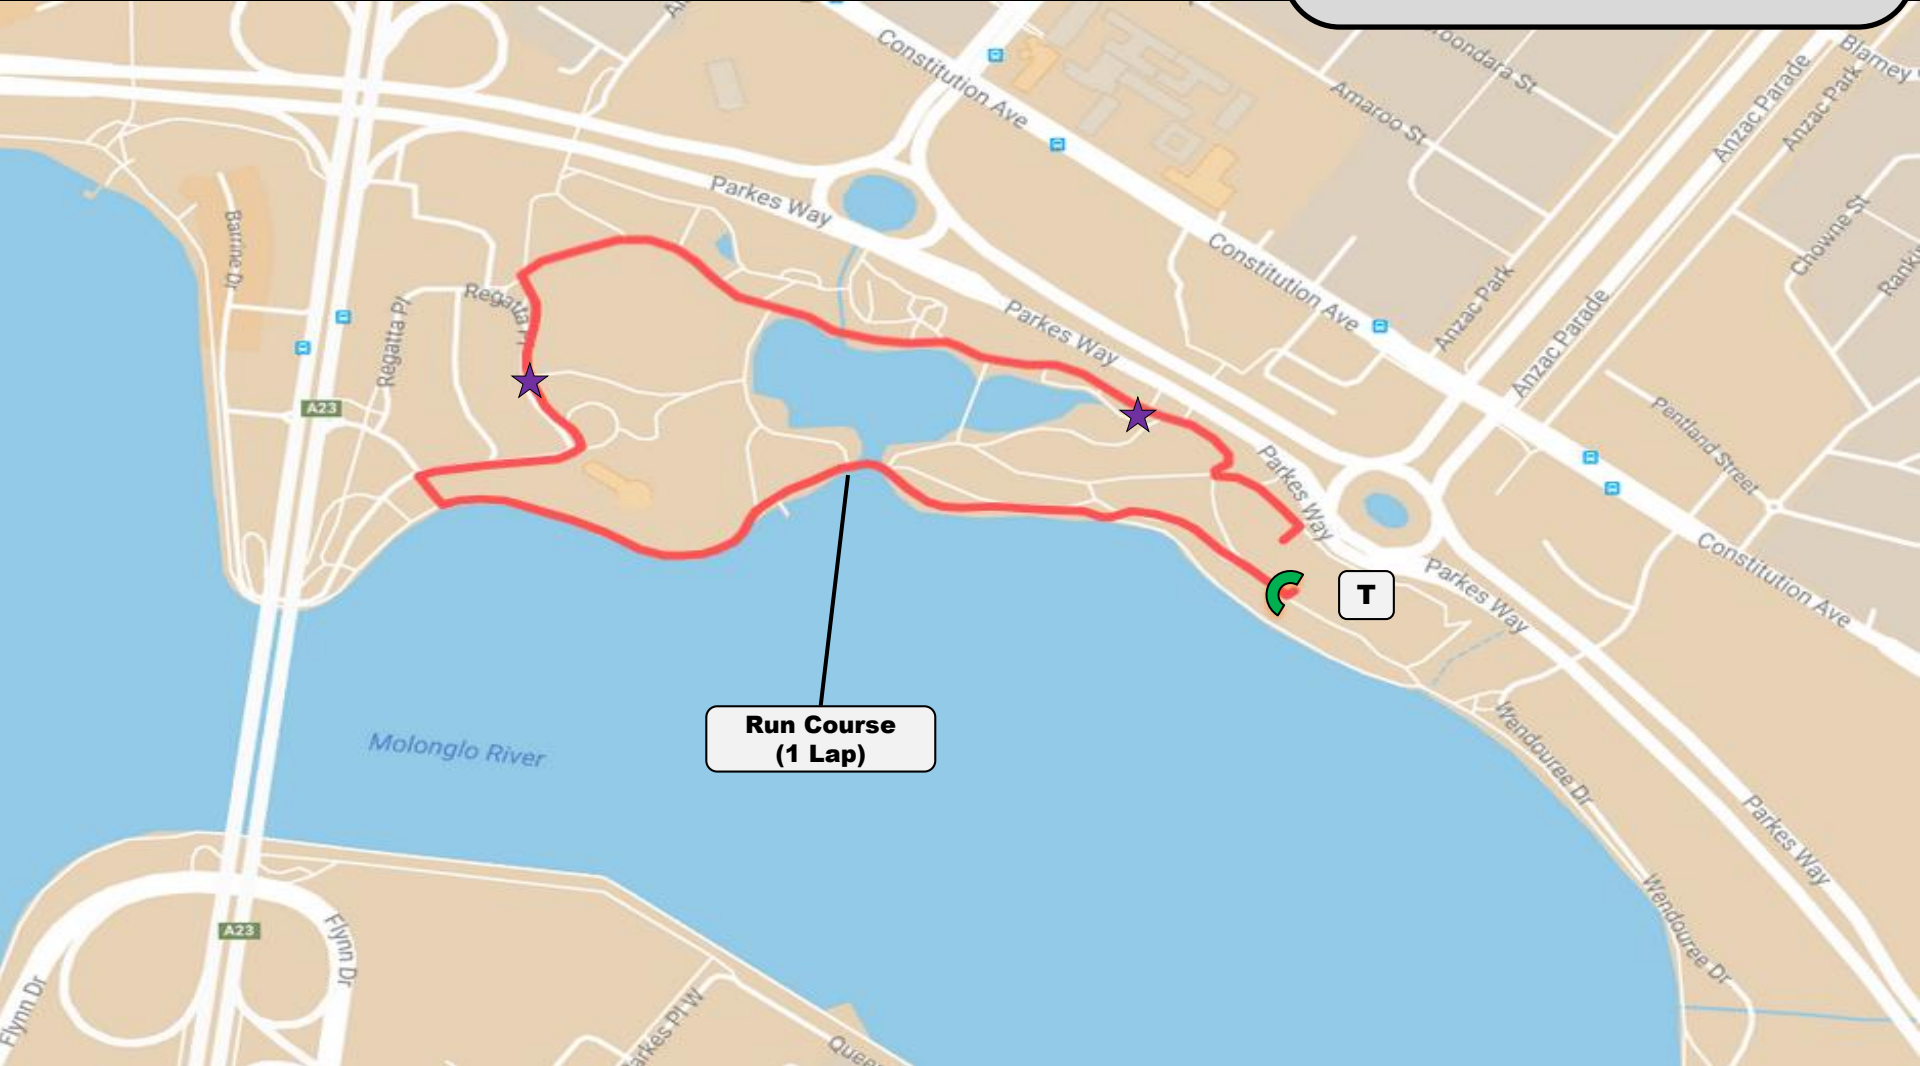

Proximity Community Triathlon

-  swim 200m
-  bike 10k 1 LAP
-  transition
-  start
-  finish
-  aid station

Proximity Community Triathlon Run Course

-  **run 2.5k 1 LAP**
-  **transition**
-  **start**
-  **finish**
-  **aid station**

**Run Course
(1 Lap)**